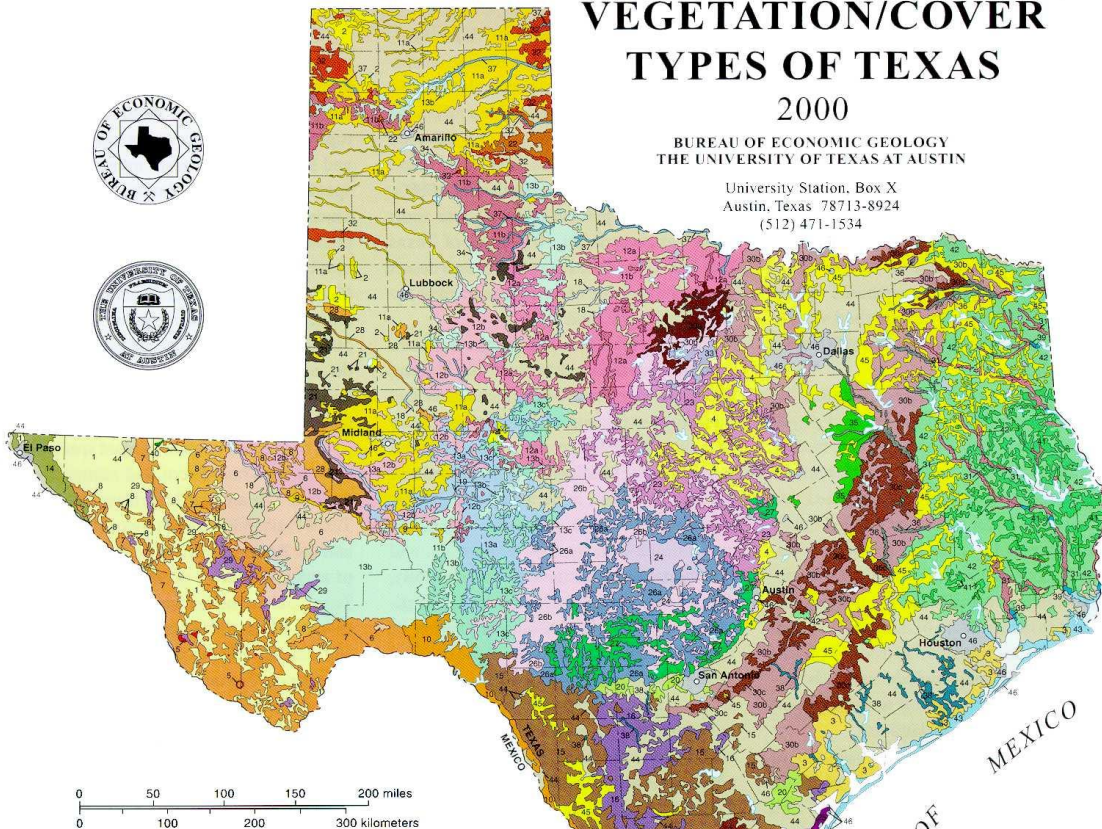

VEGETATION/COVER TYPES OF TEXAS

2000

BUREAU OF ECONOMIC GEOLOGY
THE UNIVERSITY OF TEXAS AT AUSTIN

University Station, Box X
Austin, Texas 78713-8924
(512) 471-1534

1 Tobosa - Black Grama Grassland	17 Mesquite - Granjeno Woods	34 Juniper - Mixed Brush
2 Blue Grama - Buffalograss Grassland	18 Mesquite - Saltcedar Brush/Woods	35 Elm - Hackberry Parks/Woods
3 Bluestem Grassland	19 Mesquite - Hackberry Brush/Woods	36 Water Oak - Elm - Hackberry Forest
4 Silver Bluestem - Texas Wintergrass Grassland	20 Mesquite - Live Oak - Bluewood Parks	37 Cottonwood - Hackberry - Saltcedar Brush/Woods
5 Yucca - Ocotillo Shrub	21 Harvard Shin Oak - Mesquite Brush	38 Pecan - Elm Forest
6 Creosotebush - Tarbush Shrub	22 Sandsage - Mesquite Brush	39 Bald Cypress - Water Tupelo Swamp
7 Creosotebush - Lechuguilla Shrub	23 Oak - Mesquite - Juniper Parks/Woods	40 Ponderosa Pine - Douglas Fir Parks/Forest
8 Creosotebush - Mesquite Shrub	24 Live Oak - Mesquite Parks	41 Young Forest/Grassland
9 Fourwing Saltbush - Creosotebush Shrub	25 Live Oak Woods/Parks	42 Pine - Hardwood Forest
10 Ceniza - Blackbrush - Creosotebush Brush	26a Live Oak - Ashe Juniper Parks	43 Marsh/Barrier Island
11a Mesquite Shrub/Grassland	26b Live Oak - Mesquite - Ashe Juniper Parks	44 Crops
11b Mesquite Brush	27 Live Oak - Ashe Juniper Woods	45 Other Native and/or Introduced Grasses
12a Mesquite - Lotebush Shrub	28 Harvard Shin Oak Brush	46 Urban
12b Mesquite - Lotebush Brush	29 Gray Oak - Pinyon Pine - Alligator Juniper Parks/Woods	
13a Mesquite - Juniper Shrub	30 Post Oak Parks/Woods	
13b Mesquite - Juniper Brush	30b Post Oak Woods, Forest, and Grassland Mosaic	
13c Mesquite - Juniper - Live Oak Brush	30c Post Oak Woods/Forest	
14 Mesquite - Sandsage Shrub	31 Willow Oak - Water Oak - Blackgum Forest	
15 Mesquite - Blackbrush Shrub	32 Sandsage - Harvard Shin Oak Brush	
16 Mesquite - Granjeno Parks	33 Ashe Juniper Parks/Woods